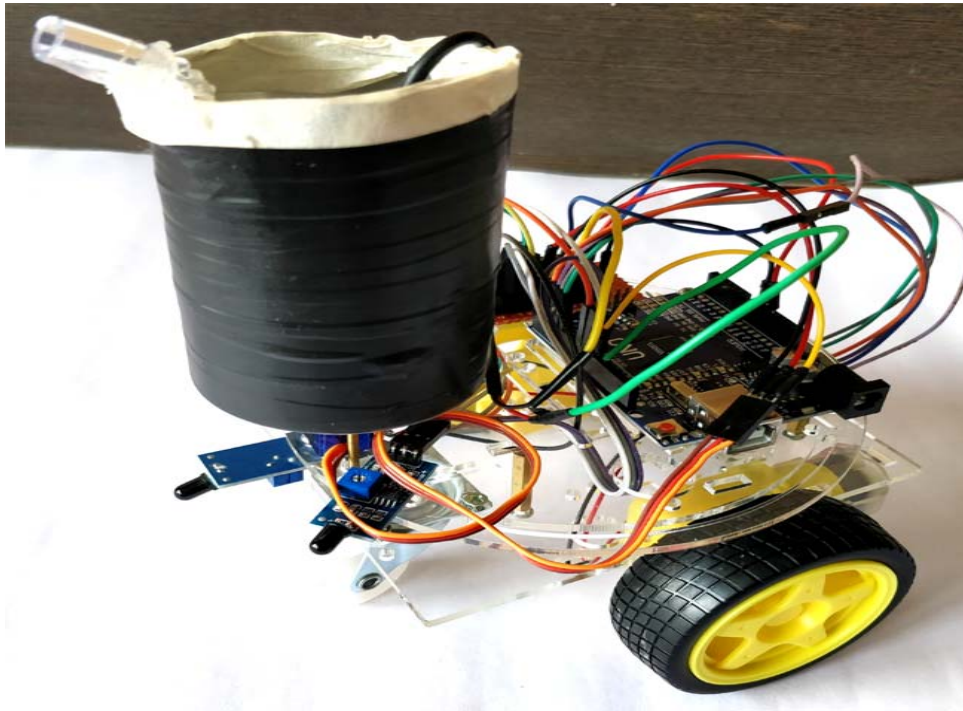

## **FIRE FIGHTING BOT**

**Even though there is many automation for controlling the fire , this robot replace the manual work . When it sense the fire , it will shower the water on it . The fire is detect by using flame sensor module . The water is pump up by servo motor**