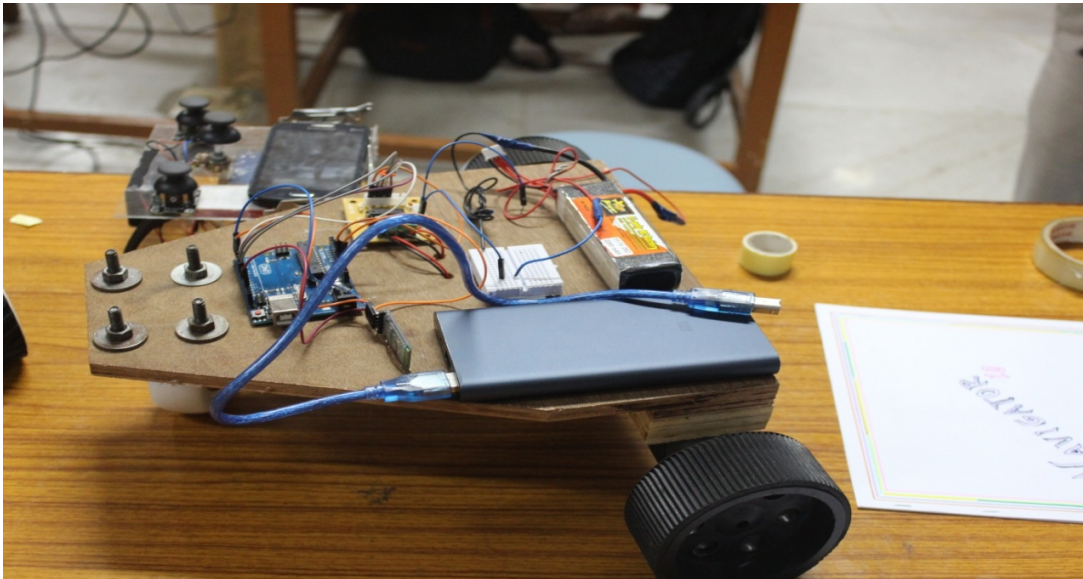

## **AUTONOMOUS NAVIGATING ROBOT**

**Autonomous navigator robot is for the guidance of human being.it can able to plan its path and execute its plan without human intervention. It is controlled by the user through bluetooth module by using mobile phone,where the map is fetched into the arduino.**