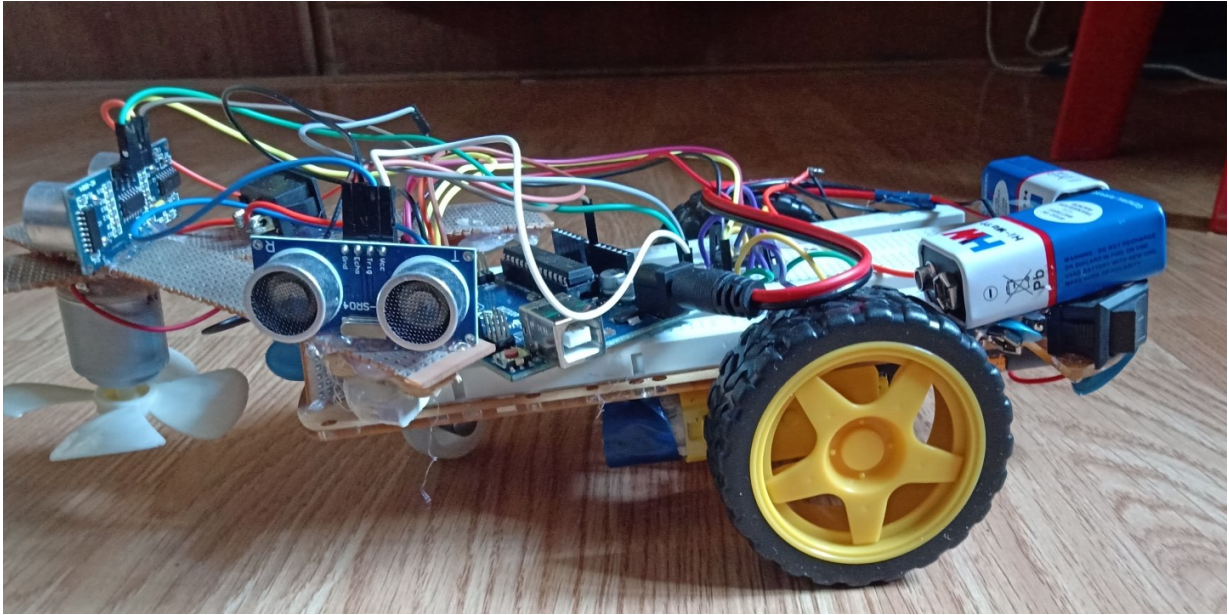

GRASS CUTTING ROBOT

This is fully automated grass cutting robotic vehicle powered by dc energy avoids obstacles, fencing, animals and simultaneously cutting the grass with sharp rotating blades without the need of any human interaction.